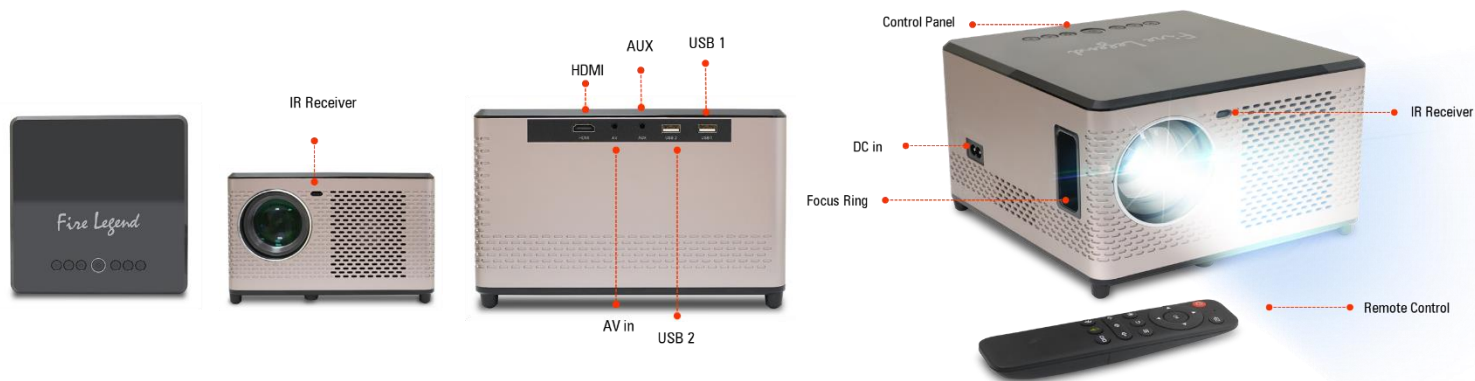

## Fire Legend QF15a

- FULL HD (1920 x 1080) resolution
- Superior LED lighting
- Smart Projector
- Wireless Projection

HDMI  
2.0

# QF15a

Model name	QF15a
Projection System	LCD
Light source	LED
Resolution	Native 1080p (1,920 x 1,080) Maximum 4K(3840*2160@60Hz)
Brightness	10,000 Lumens (LED brightness) 500 ANSI Lumens (Standard)
Aspect ratio	16:9 (Native), 4:3 (Supported)
Contrast ratio	1,000:1
Throw ratio	1.4 (65"@2m)
Projection lens	1.3m ~ 3.1m (4.2' ~ 10.0')
Keystone	+/-30° (Vertical, Manual), +/-30° (Horizontal, Manual), 4-Corner adjustment
Lamp life	30,000 Hours
Input interface	HDMI 2.0 (Video, Audio, HDCP) x 1 USB (Type A 2.0) x 2, share output port
Output interface	DC Out (5V/1A, USB Type A 2.0) x 2 Headphone Out (Stereo mini jack) x 1 Composite Video (RCA) x 1
Power	AC input 100~240V
Dimensions	130 x 215 x 218 mm/(5.1" x 8.5" x 8.6")(w/feet)
Weight	2.1 kg (4.63 lbs)

### Expressive display

- FHD resolution
- LED light source
- 10,000 lumens LED light source
- 500 lumens brightness
- 4K support

### Remarkable portability

- Compact & size-friendly
- Built-in Bluetooth speaker
- 5W x 2 built-in speakers
- Instant on/off